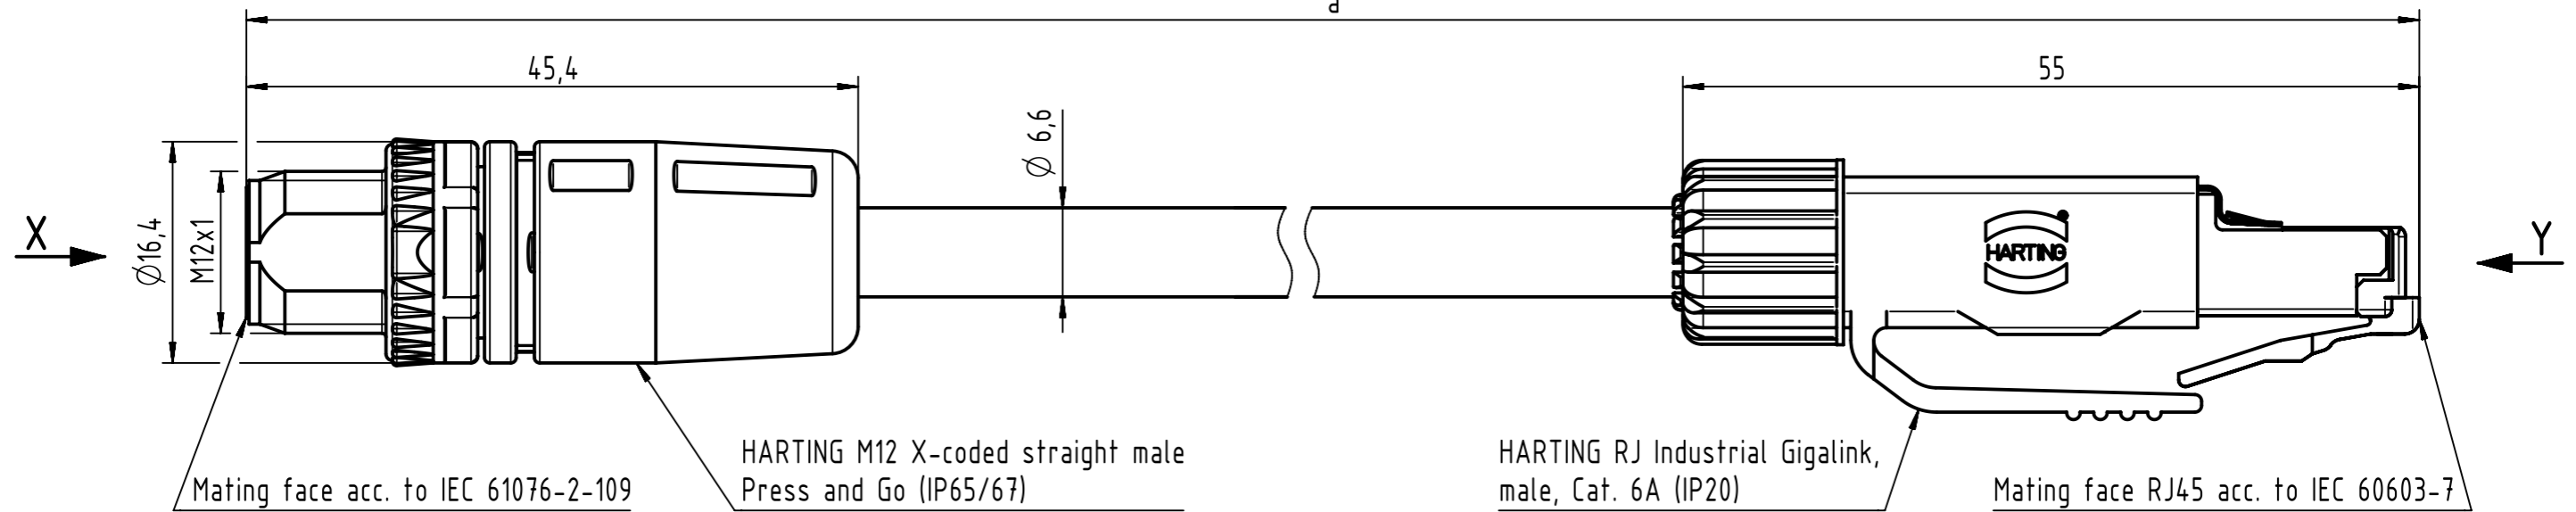

Connector Location A

Connector Location B

Loading-Plan  
acc. to TIA/EIA 568 B

Temperature range: -20°C...+70°C

3		For additional lengths please refer to drawing TB 09489323757XXX			All Dimensions in mm		Tech. Character.		Free size tol.		According to production drawing		
2		09478411002		RJ45 Ethernet stranded cable,		All rights reserved		Created by COSTEA		Inspected by MUNTEANV		Standardisation AVRAM	
1		09478411001		AWG 26/7, 4x2x0.5/1.0, Cat. 6A, PVC, yellow		Department HCS - RO		Date 2017-06-27		State Final Release		Doc-Key / ECM-Nr. 100601686/UGD/000/E 500000121228	
Cont. no.		Part - no.		Type of cable		Dim. a[m]		HARTING Customised Solutions D-32427 Minden		Title M12 X-coded Cable Assembly Type TB		Number 094784110XX Rev. E Page 1/1	
1	2	3	4	5	6	7	8						