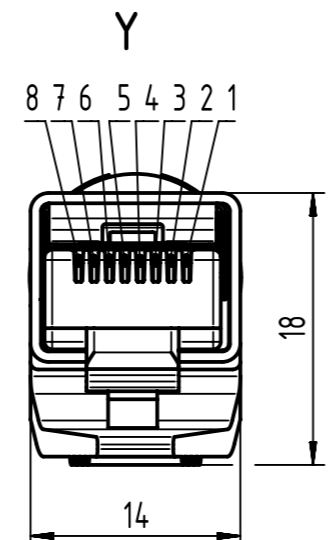

Connector Location A

Connector Location B

Loading-Plan  
acc. to TIA/EIA 568 B

Temperature range: -20°C...+70°C

3		For additional lengths please refer to drawing TB 09489323757XXX			All Dimensions in mm		Tech. Character.		Free size tol.		According to production drawing		
2		09478411002		RJ45 Ethernet stranded cable,		All rights reserved		Created by COSTEA		Inspected by MUNTEANV		Standardisation AVRAM	
1		09478411001		AWG 26/7, 4x2x0.5/1.0, Cat. 6A, PVC, yellow		Department HCS - RO		Date 2017-06-27		State Final Release		Doc-Key / ECM-Nr. 100601686/UGD/000/E 500000121228	
Cont. no.		Part - no.		Type of cable		Dim. a[m]		HARTING Customised Solutions D-32427 Minden		Title M12 X-coded Cable Assembly Type TB		Number 094784110XX Rev. E Page 1/1	
1	2	3	4	5	6	7	8						