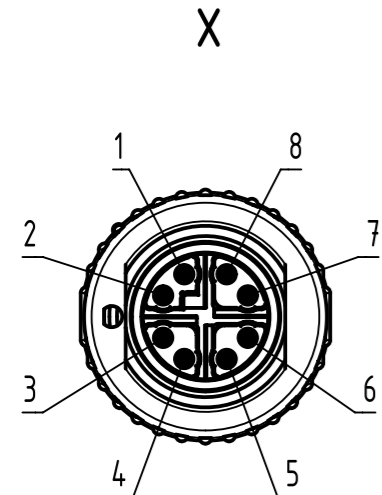

Connector Location A

Connector Location B

Loading-Plan  
acc. to TIA/EIA 568 B

Temperature range: -20°C...+70°C

3		For additional lengths please refer to drawing TB 09489323757XXX			All Dimensions in mm		Tech. Character.		Free size tol.		According to production drawing		
2		09478411002		RJ45 Ethernet stranded cable,		All rights reserved		Created by COSTEA		Inspected by MUNTEANV		Standardisation AVRAM	
1		09478411001		AWG 26/7, 4x2x0.5/1.0, Cat. 6A, PVC, yellow		Department HCS - RO		Date 2017-06-27		State Final Release		Doc-Key / ECM-Nr. 100601686/UGD/000/E 500000121228	
Cont. no.		Part - no.		Type of cable		Dim. a[m]		HARTING Customised Solutions D-32427 Minden		Title M12 X-coded Cable Assembly Type TB		Number 094784110XX Rev. E Page 1/1	
1	2	3	4	5	6	7	8						