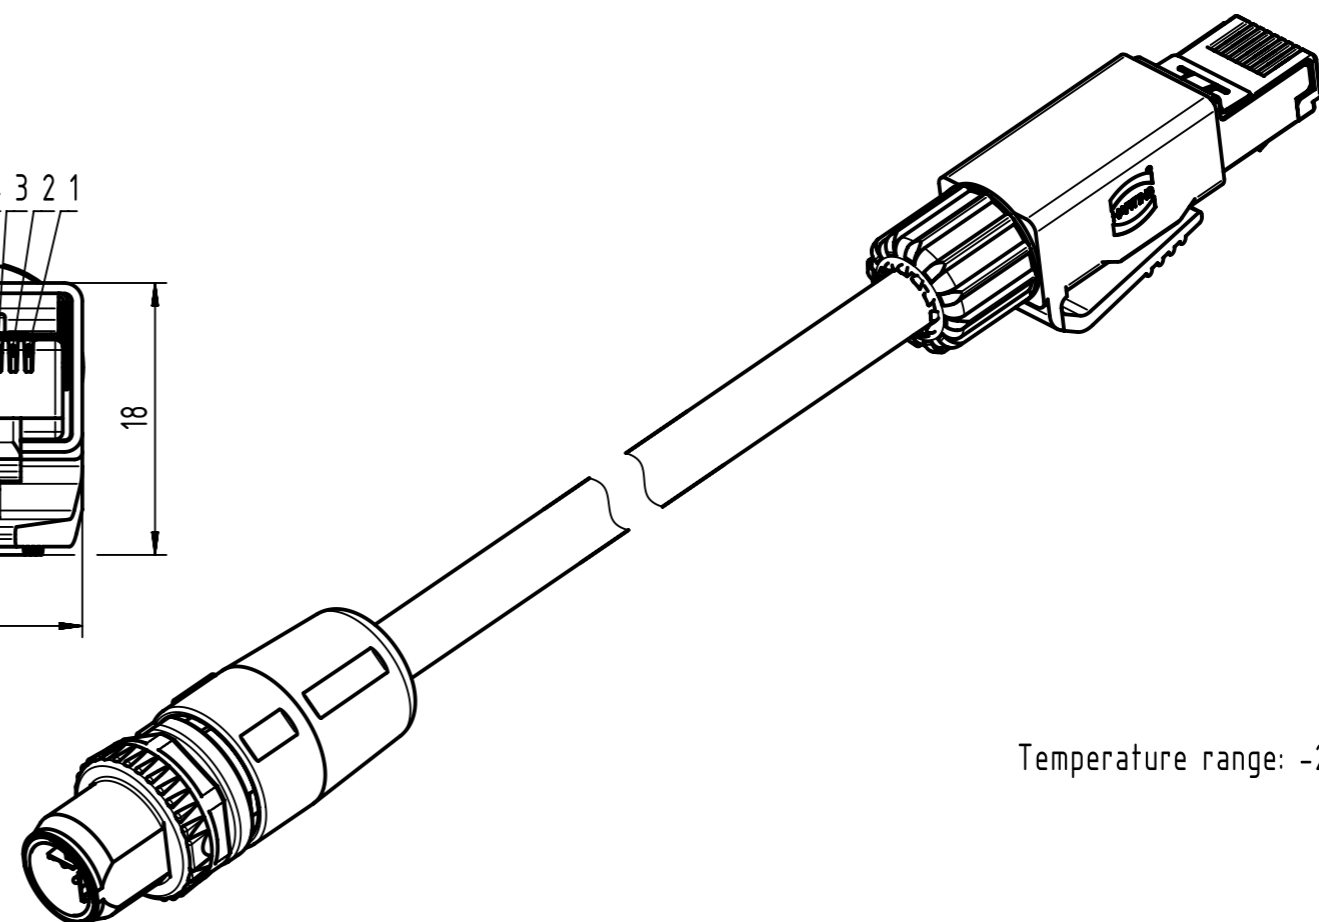

Connector Location A

Connector Location B

Loading-Plan  
acc. to TIA/EIA 568 B

Temperature range: -20°C...+70°C

3		For additional lengths please refer to drawing TB 09489323757XXX			All Dimensions in mm		Tech. Character.		Free size tol.		According to production drawing		
2		09478411002		RJ45 Ethernet stranded cable,		All rights reserved		Created by COSTEA		Inspected by MUNTEANV		Standardisation AVRAM	
1		09478411001		AWG 26/7, 4x2x0.5/1.0, Cat. 6A, PVC, yellow		Department HCS - RO		Date 2017-06-27		State Final Release		Doc-Key / ECM-Nr. 100601686/UGD/000/E 500000121228	
Cont. no.		Part - no.		Type of cable		Dim. a[m]		HARTING Customised Solutions D-32427 Minden		Title M12 X-coded Cable Assembly Type TB		Number 094784110XX Rev. E Page 1/1	
1	2	3	4	5	6	7	8						