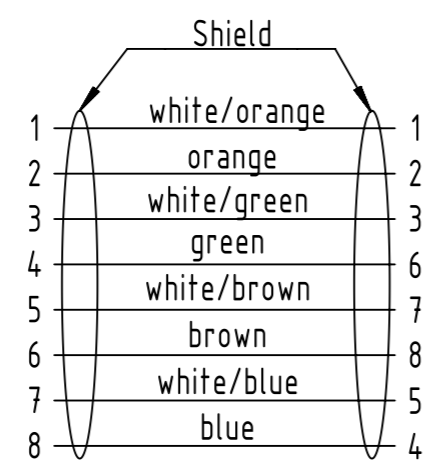

Connector Location A

Connector Location B

Loading-Plan  
acc. to TIA/EIA 568 B

Temperature range: -20°C...+70°C

3		For additional lengths please refer to drawing TB 09489323757XXX			All Dimensions in mm		Tech. Character.		Free size tol.		According to production drawing		
2		09478411002		RJ45 Ethernet stranded cable,		All rights reserved		Created by COSTEA		Inspected by MUNTEANV		Standardisation AVRAM	
1		09478411001		AWG 26/7, 4x2x0.5/1.0, Cat. 6A, PVC, yellow		Department HCS - RO		Date 2017-06-27		State Final Release		Doc-Key / ECM-Nr. 100601686/UGD/000/E 500000121228	
Cont. no.		Part - no.		Type of cable		Dim. a[m]		HARTING Customised Solutions D-32427 Minden		Title M12 X-coded Cable Assembly Type TB		Number 094784110XX Rev. E Page 1/1	
1	2	3	4	5	6	7	8						