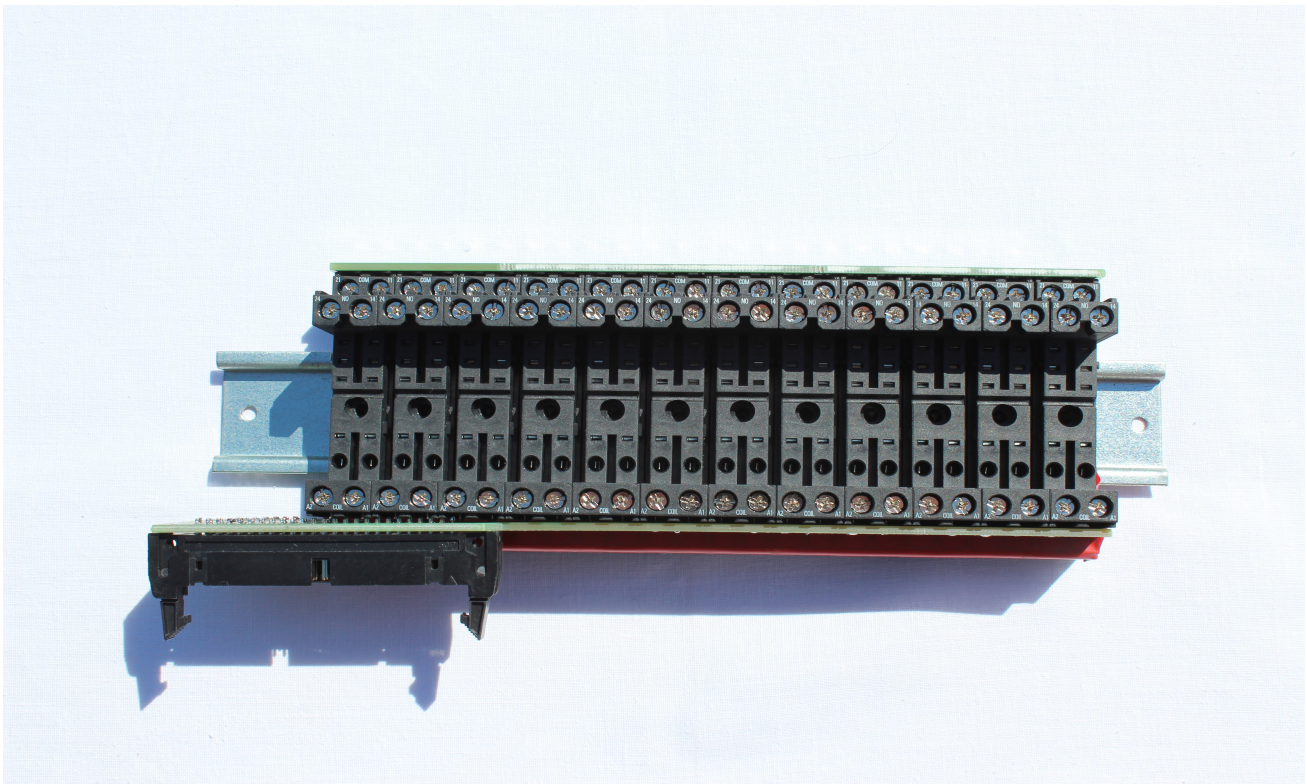

Smart Home, Building, Hotel, Office Automation

DIN Relay Module 12 for professional installation of eHouse LAN, RS-485 Home Automation system - MP-12

- ✓ 12 relays with DIN Sockets (low profile)
- ✓ Implement complete low voltage connections to eHouse controllers (Relay coils + Power Supply) IDC-50M socket
- ✓ IDC-14M sockets for expansion modules
- ✓ up to 3 modules can be connected (36 relays)
- ✓ Common rail for relay contacts
- ✓ Fast and professional low voltage installation without additional wires in switch-board