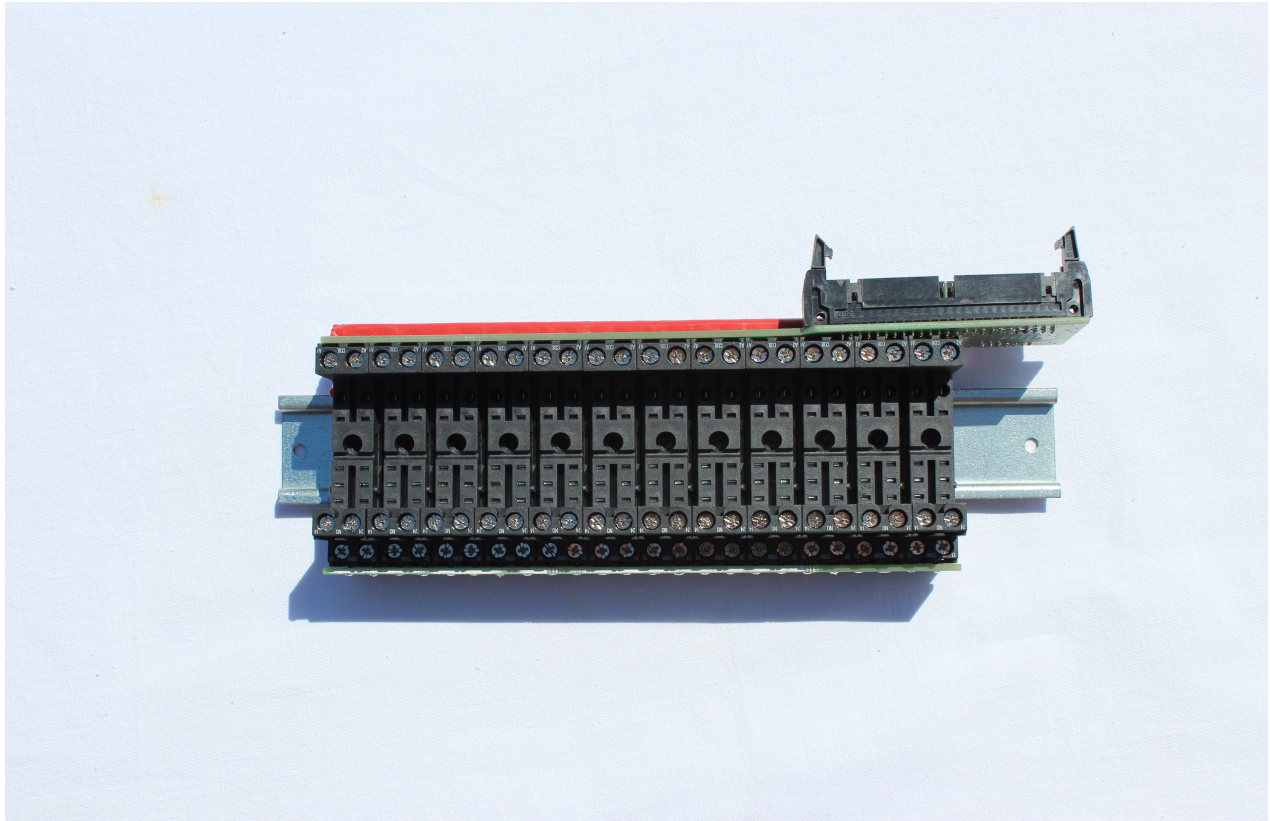

Smart Home, Building, Hotel, Office Automation

iSys - Intelligent Systems

<http://www.isys.pl/>

<http://home-automation.isys.pl/>

- eHouse Home automation producer web page

<http://home-automation.ehouse.pro/>

- eHouse home automation "Do It Yourself"

<http://www.isys.pl/kontakt.producent_automatyki_ehouse.htm> - Contact Us